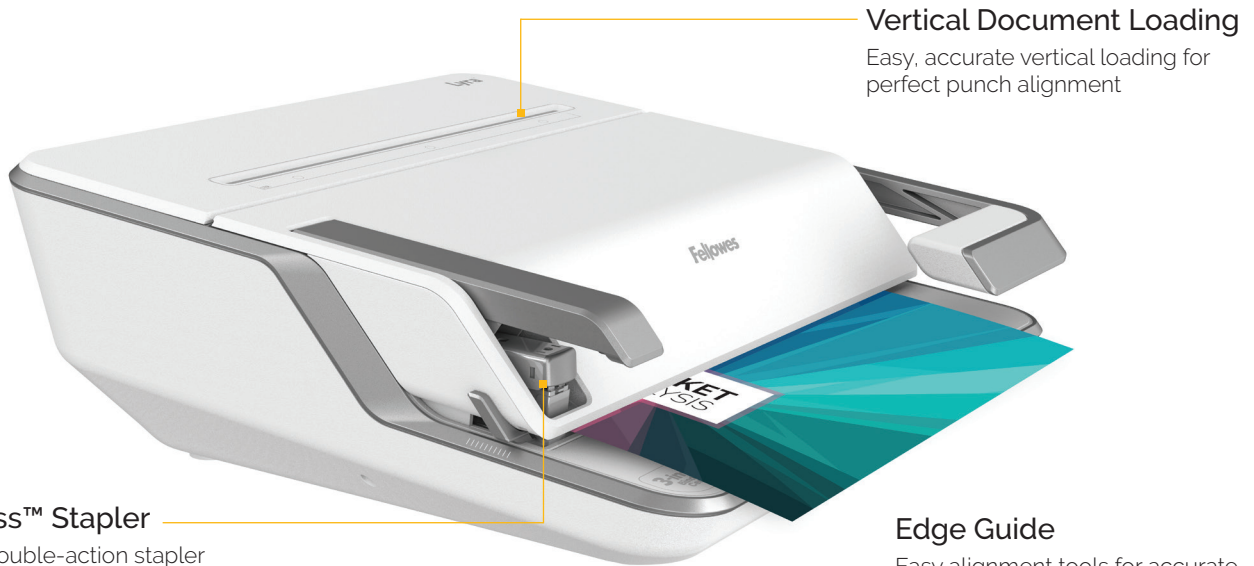

## Your All-In-One-Binding Center

Staple

3-Hole  
Punch

Comb  
Bind

### Vertical Document Loading

Easy, accurate vertical loading for perfect punch alignment

### Edge Guide

Easy alignment tools for accurate punching and stapling

Model Name	Lyra™
Office Depot Item #	8641633
Binding Type	Comb
Comb Binding Punch Capacity	20 Sheets
3-Hole Punch Capacity	30 Sheets
Stapling Capacity	30 Sheets
Comb Binding Capacity	300 Sheets
Punching Type	Manual
Vertical Punching	Yes
Binding Element Selector	Yes
Dimensions	17 7/16 x 15 5/8 x 6 in
Warranty	2 Years*